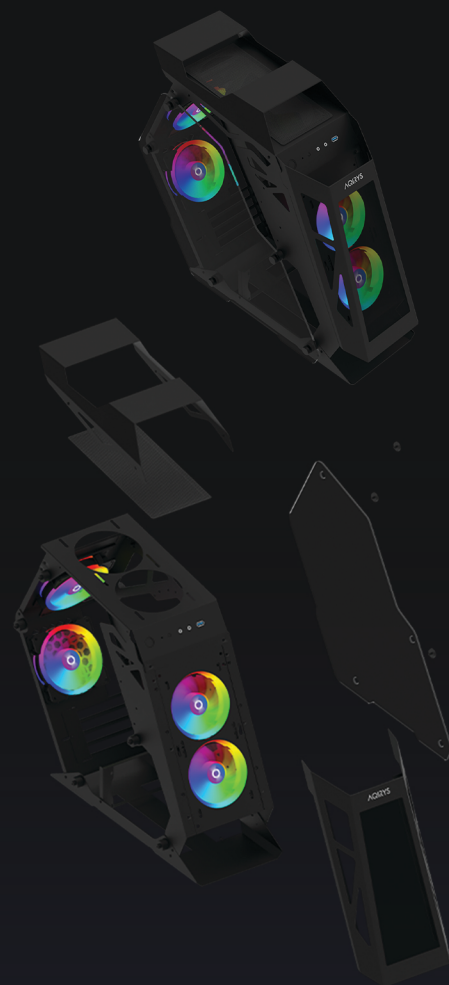

SAIPH

ALL ABOUT GAMING

AVAILABLE COLORS: BLACK / WHITE / YELLOW

4 FANS

RF REMOTE

mATX

ARGB

TEMPERED GLASS

USB 3.0

- mATX midi-tower PC case without PSU
- Open-air concept for massive airflow
- Futuristic design ideal for PC modding
- Transparent side panels made of tempered glass
- Includes four 120 mm fans with ARGB lighting
- Supports a maximum of six 120 mm fans
- Water-cooling ready - supported radiators (35 mm max. thickness): front 120/240 mm, top 120/240 mm, rear 120 mm

TECHNICAL DATA

Case type:	Midi Tower
Materials:	Tempered Glass (left & right side panel), Acrylic, 0.6 mm SPCC steel, ABS
M/B support:	Mini-ITX, Micro-ATX
PSU support:	ATX, 175 mm maximum length (bottom installation)
VGA support:	270 mm maximum length
CPU cooler support:	175 mm maximum height
Liquid cooling support:	Yes
Drive bays:	1 x 3.5" or 2 x 2.5"
Expansion slots:	4 horizontal
Front panel I/O:	1 x USB 3.0, HD Audio, Reset button
Illumination:	ARGB (included ARGB hub controller with RF remote)
Supported fans:	6 pieces
Installed fans:	4 pieces
Special features:	open-air case, removable magnetic dust filter, cable management outlets
Dimensions (LxWxH):	550 x 230 x 495 mm
Weight:	7 kg
Color:	Black
EAN:	5949161380697