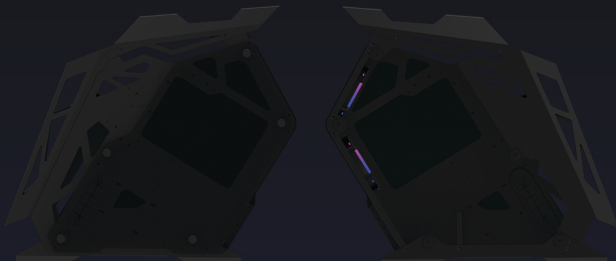

SAIPH

ALL ABOUT GAMING

AVAILABLE COLORS: BLACK / WHITE / YELLOW

4 FANS

RF REMOTE

mATX

ARGB

TEMPERED GLASS

USB 3.0

- mATX midi-tower PC case without PSU
- Open-air concept for massive airflow
- Futuristic design ideal for PC modding
- Transparent side panels made of tempered glass
- Includes four 120 mm fans with ARGB lighting
- Supports a maximum of six 120 mm fans
- Water-cooling ready - supported radiators (35 mm max. thickness): front 120/240 mm, top 120/240 mm, rear 120 mm

TECHNICAL DATA

Case type:	Midi Tower
Materials:	Tempered Glass (left & right side panel), Acrylic, 0.6 mm SPCC steel, ABS
M/B support:	Mini-ITX, Micro-ATX
PSU support:	ATX, 175 mm maximum length (bottom installation)
VGA support:	270 mm maximum length
CPU cooler support:	175 mm maximum height
Liquid cooling support:	Yes
Drive bays:	1 x 3.5" or 2 x 2.5"
Expansion slots:	4 horizontal
Front panel I/O:	1 x USB 3.0, HD Audio, Reset button
Illumination:	ARGB (included ARGB hub controller with RF remote)
Supported fans:	6 pieces
Installed fans:	4 pieces
Special features:	open-air case, removable magnetic dust filter, cable management outlets
Dimensions (LxWxH):	550 x 230 x 495 mm
Weight:	7 kg
Color:	Black
EAN:	5949161380697